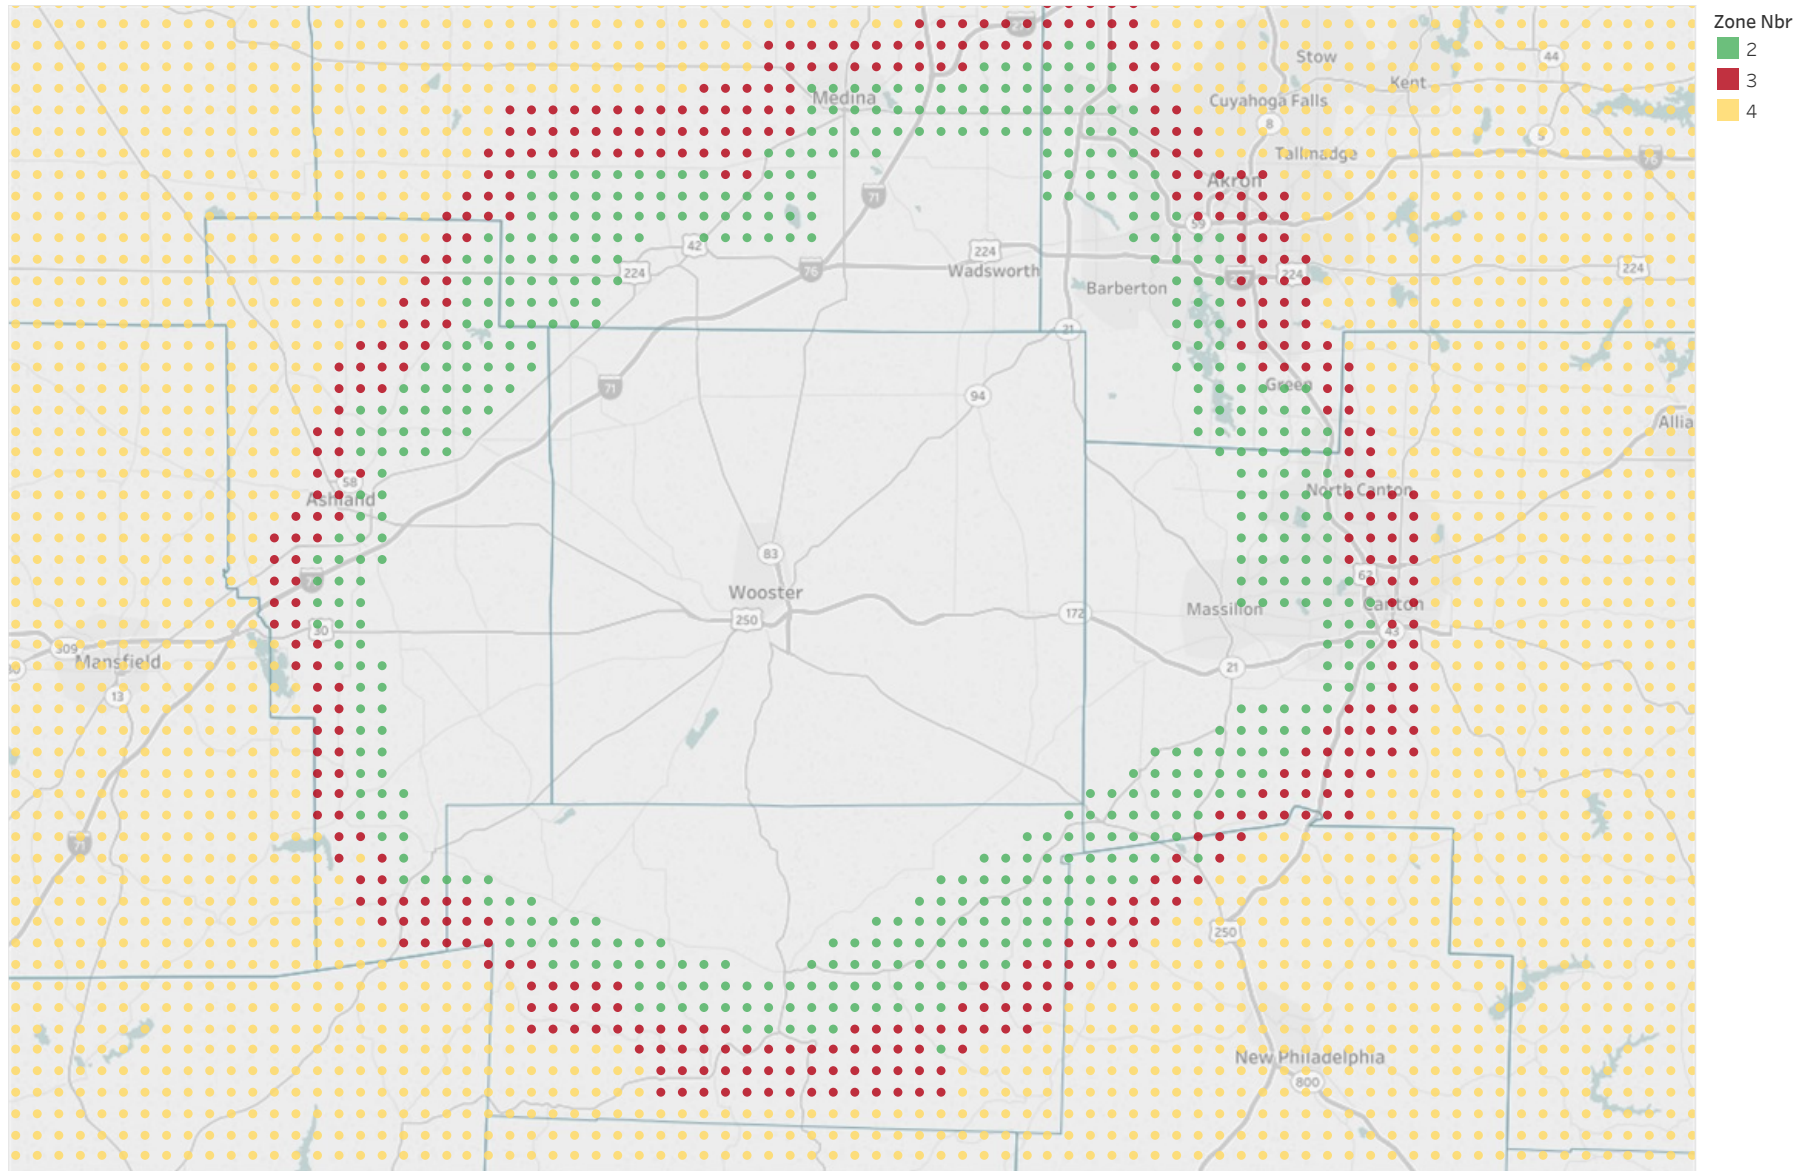

Zone Map

Map based on Map Upper Left Long and Map Upper Left Lat. Color shows details about Zone Nbr. The data is filtered on Period Code and Plant Code. The Period Code filter keeps 2 and 3. The Plant Code filter keeps 001 and 002. The view is filtered on Zone Nbr, which keeps 2, 3 and 4.